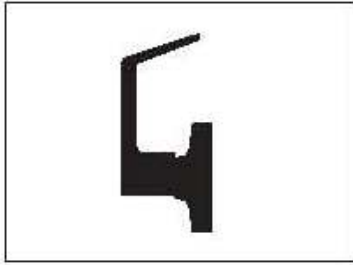

ND170

Single Dummy Trim

Dummy trim for one side of door. Used for door pull or as matching inactive trim. Inside lever is always free for immediate egress.