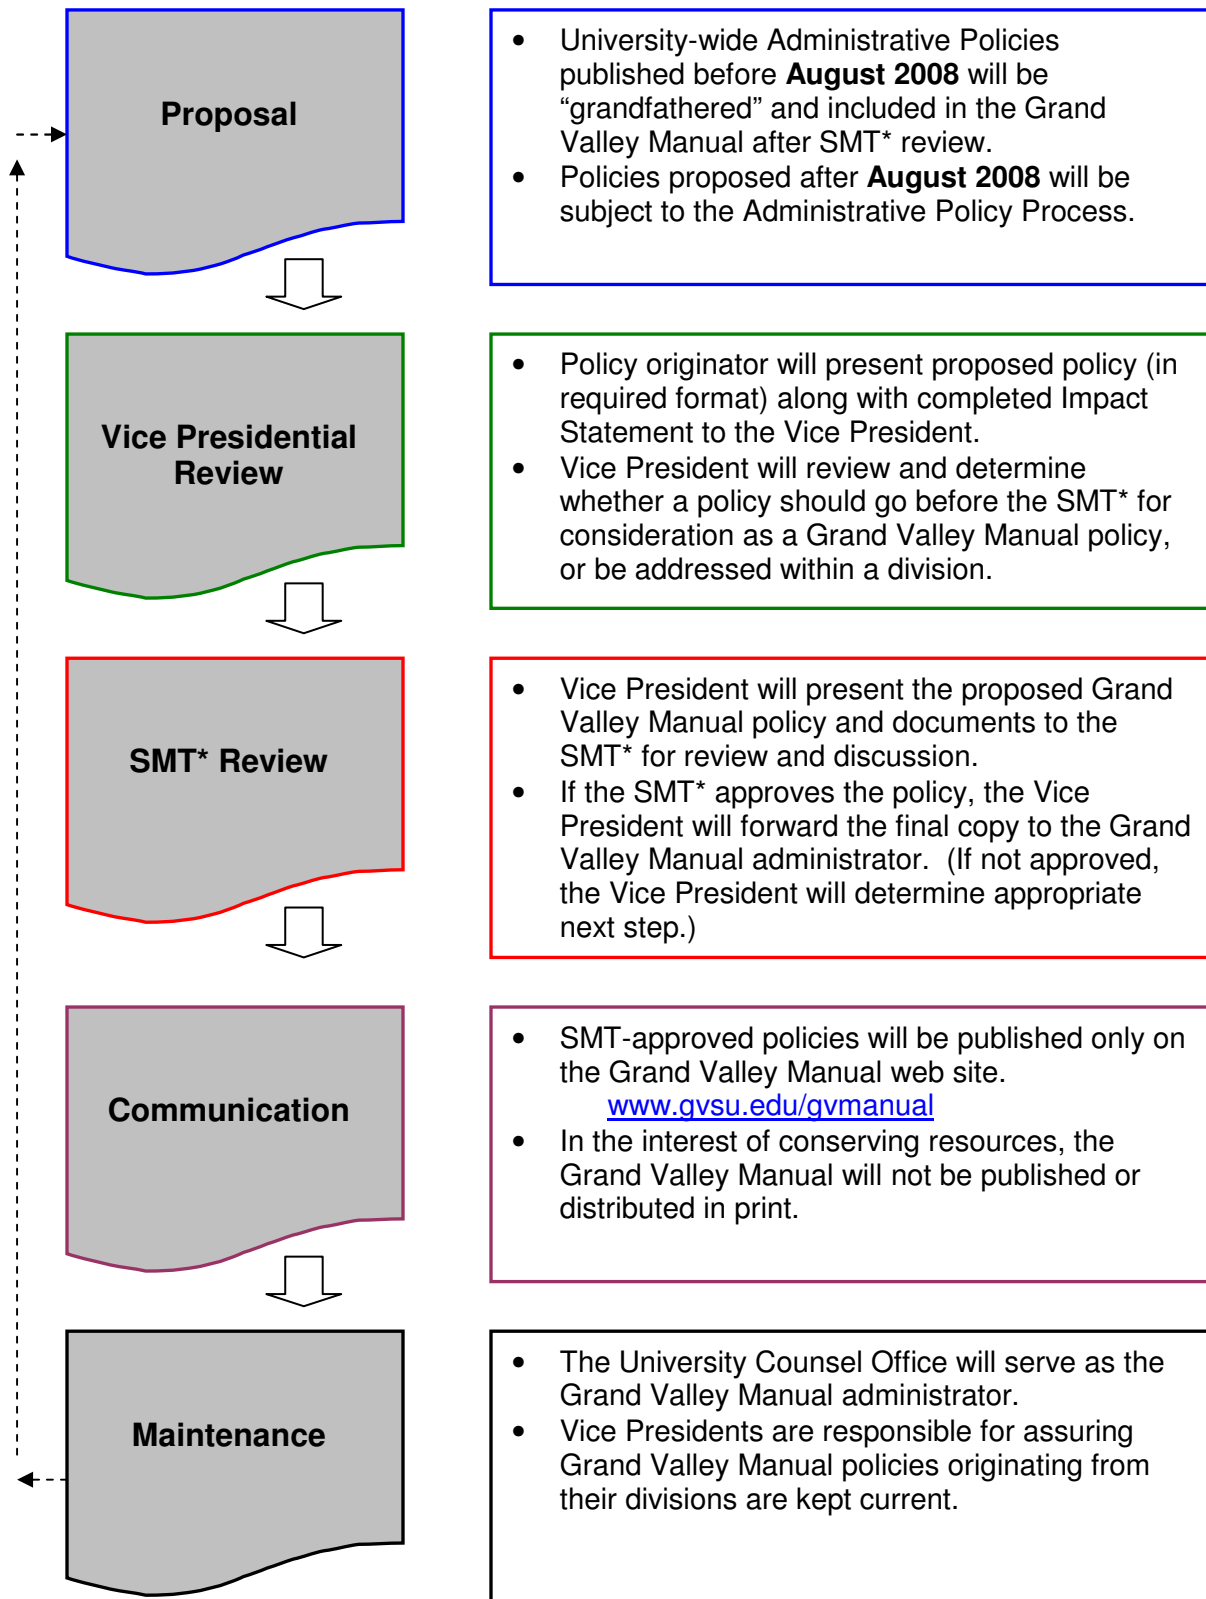

Grand Valley Manual: Policy Approval Process

*SMT – Senior Management Team