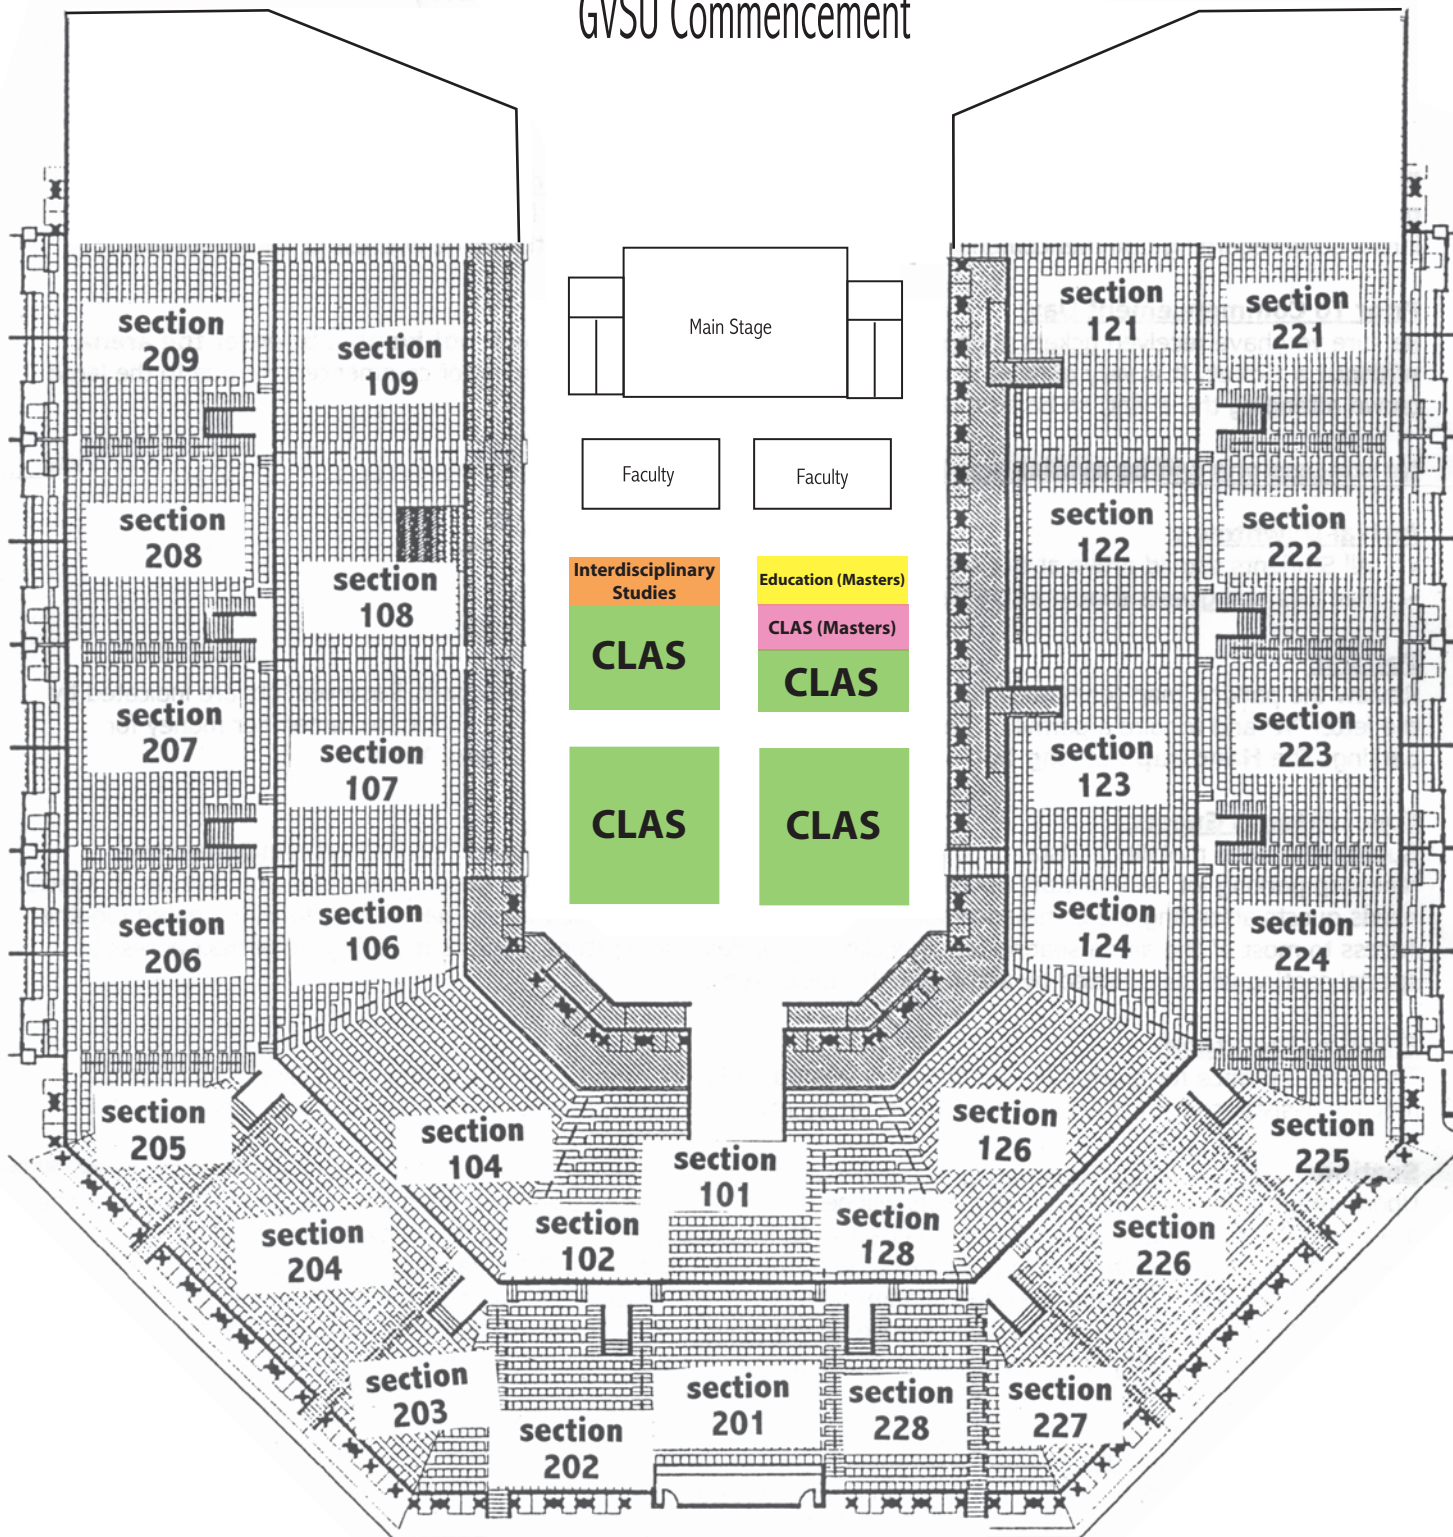

# Van Andel Arena Seating Diagram

## GVSU Commencement

**Grand Stairway**  
to concourse level  
**MAIN ENTRANCE**  
(Fulton Street)