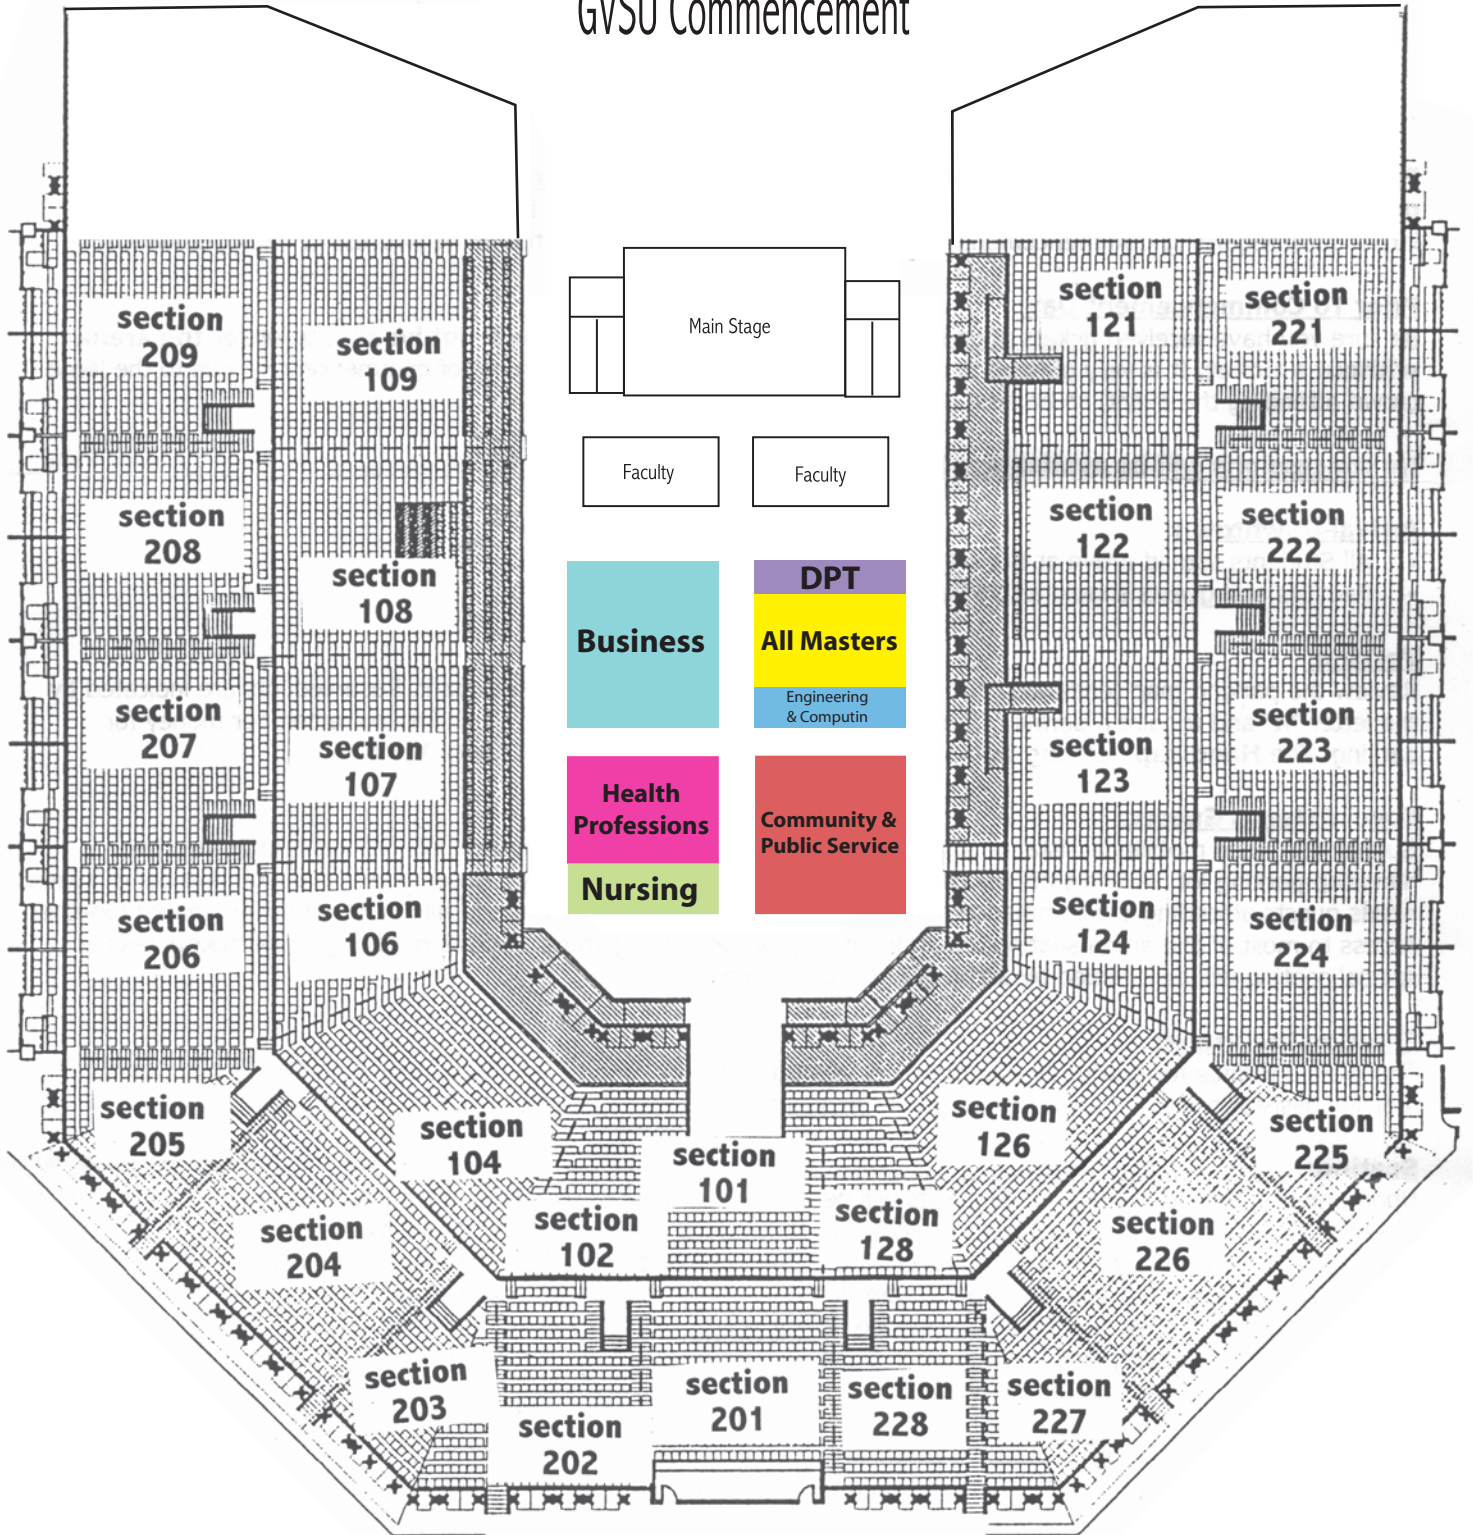

Van Andel Arena Seating Diagram

GVSU Commencement

Grand Stairway
to concourse level
MAIN ENTRANCE
(Fulton Street)