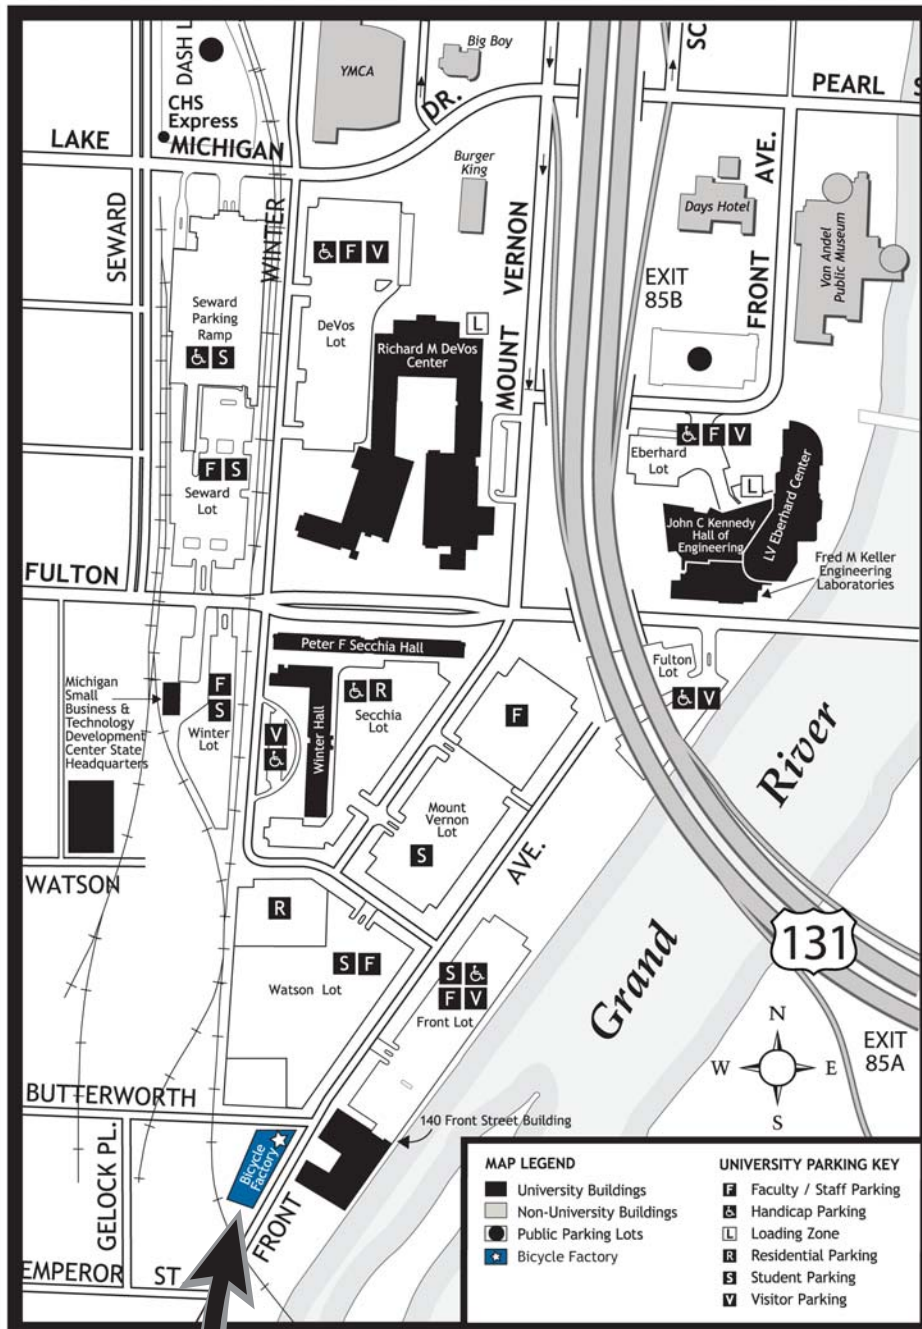

**NEW
LOCATION!**

*We're moving to
the Bicycle Factory,
but we're still here
to serve you!*

Work Requests

Keys & Card Access

Transportation /
Bus Schedule

Office / Room
Temperature

Cleaning Requests

Recycling

Building Hour Posting

Building Protocols

Office location / address:
Grand Valley State University
Bicycle Factory
201 Front Ave SW, Suite 350
Grand Rapids, MI 49504

Phone: (616) 331-6700
Fax: (616) 331-7289
www.gvsu.edu/operations

PEW CAMPUS
& REGIONAL
CENTERS

OPERATIONS

New Location Late March 2009!

Check out www.gvsu.edu/operations for more info!