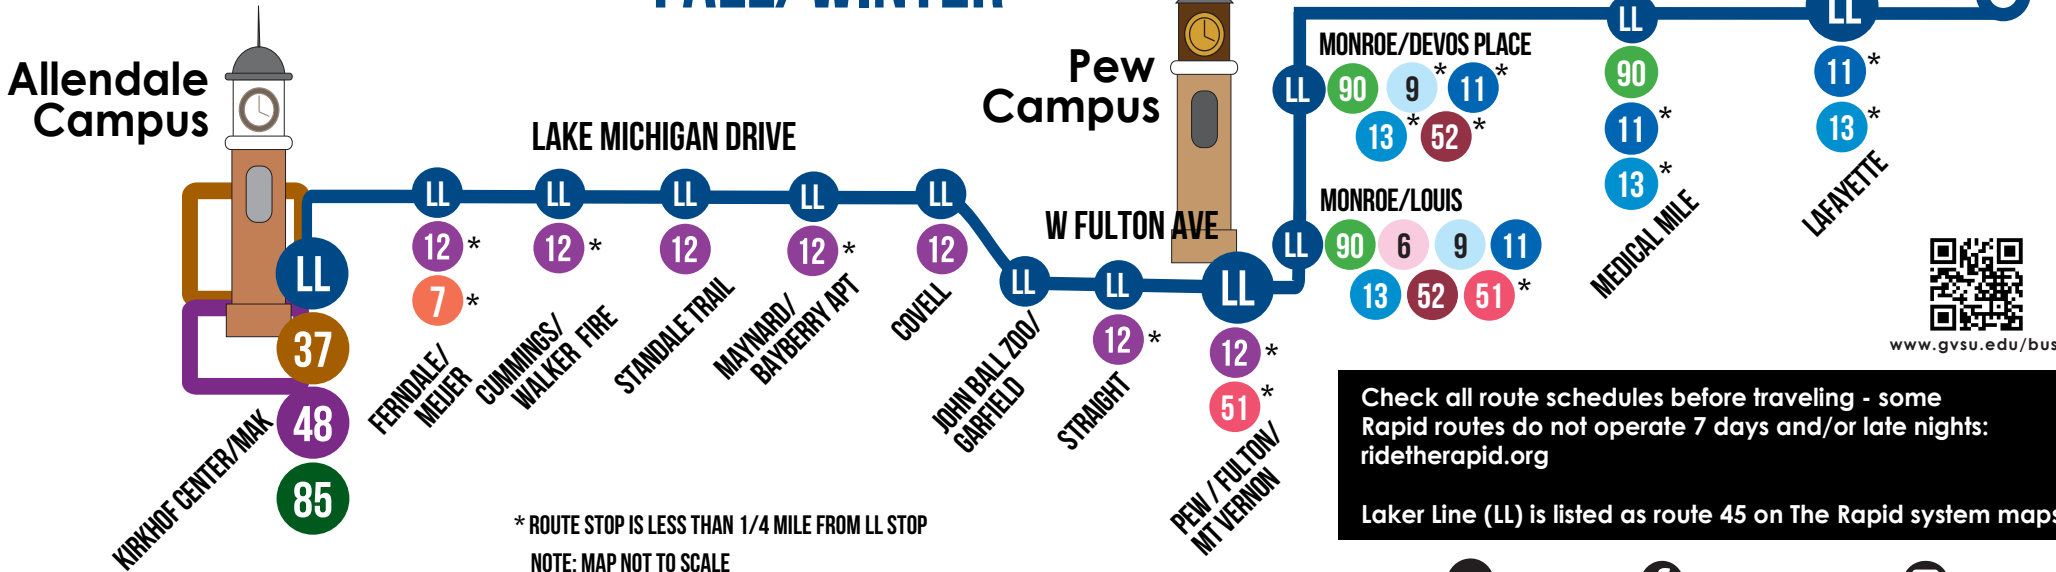

# GVSU Transportation Services

## LL LAKER LINE CONNECTIONS FALL/WINTER

[www.gvsu.edu/bus](http://www.gvsu.edu/bus)

Check all route schedules before traveling - some Rapid routes do not operate 7 days and/or late nights: [ridetherapist.org](http://ridetherapist.org)

Laker Line (LL) is listed as route 45 on The Rapid system maps